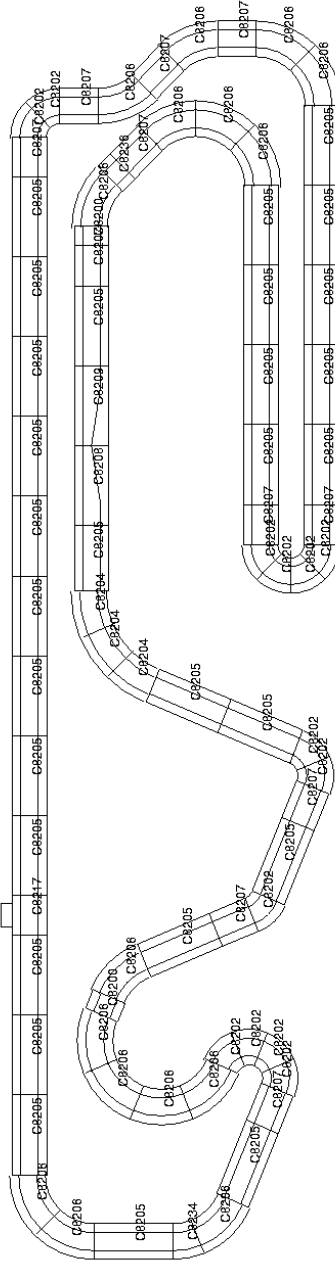

Track name:

Catalunya 2 Lane Inner

Average length:

18.90 m

Lane lengths

1. 19.15 m

2. 18.66 m

Layout area:

5.57 x 1.62 m

Parts used

C8205: Standard straight: 29

C8217: Sport power base: 1

C8200: Quarter straight: 2

C8207: Half straight: 11

C8206: Radius 2 Curve 45: 16

C8234: Radius 2 Curve 22.5: 1

C8202: Radius 1 Curve 45: 13

C8204: Radius 3 Curve 22.5: 3

C8208: Side swipe (right to left): 1

C8209: Side swipe (left to right): 1

C8236: Short straight: 1

Catalunya 2 Lane Inner

Scalextric Sport RMS